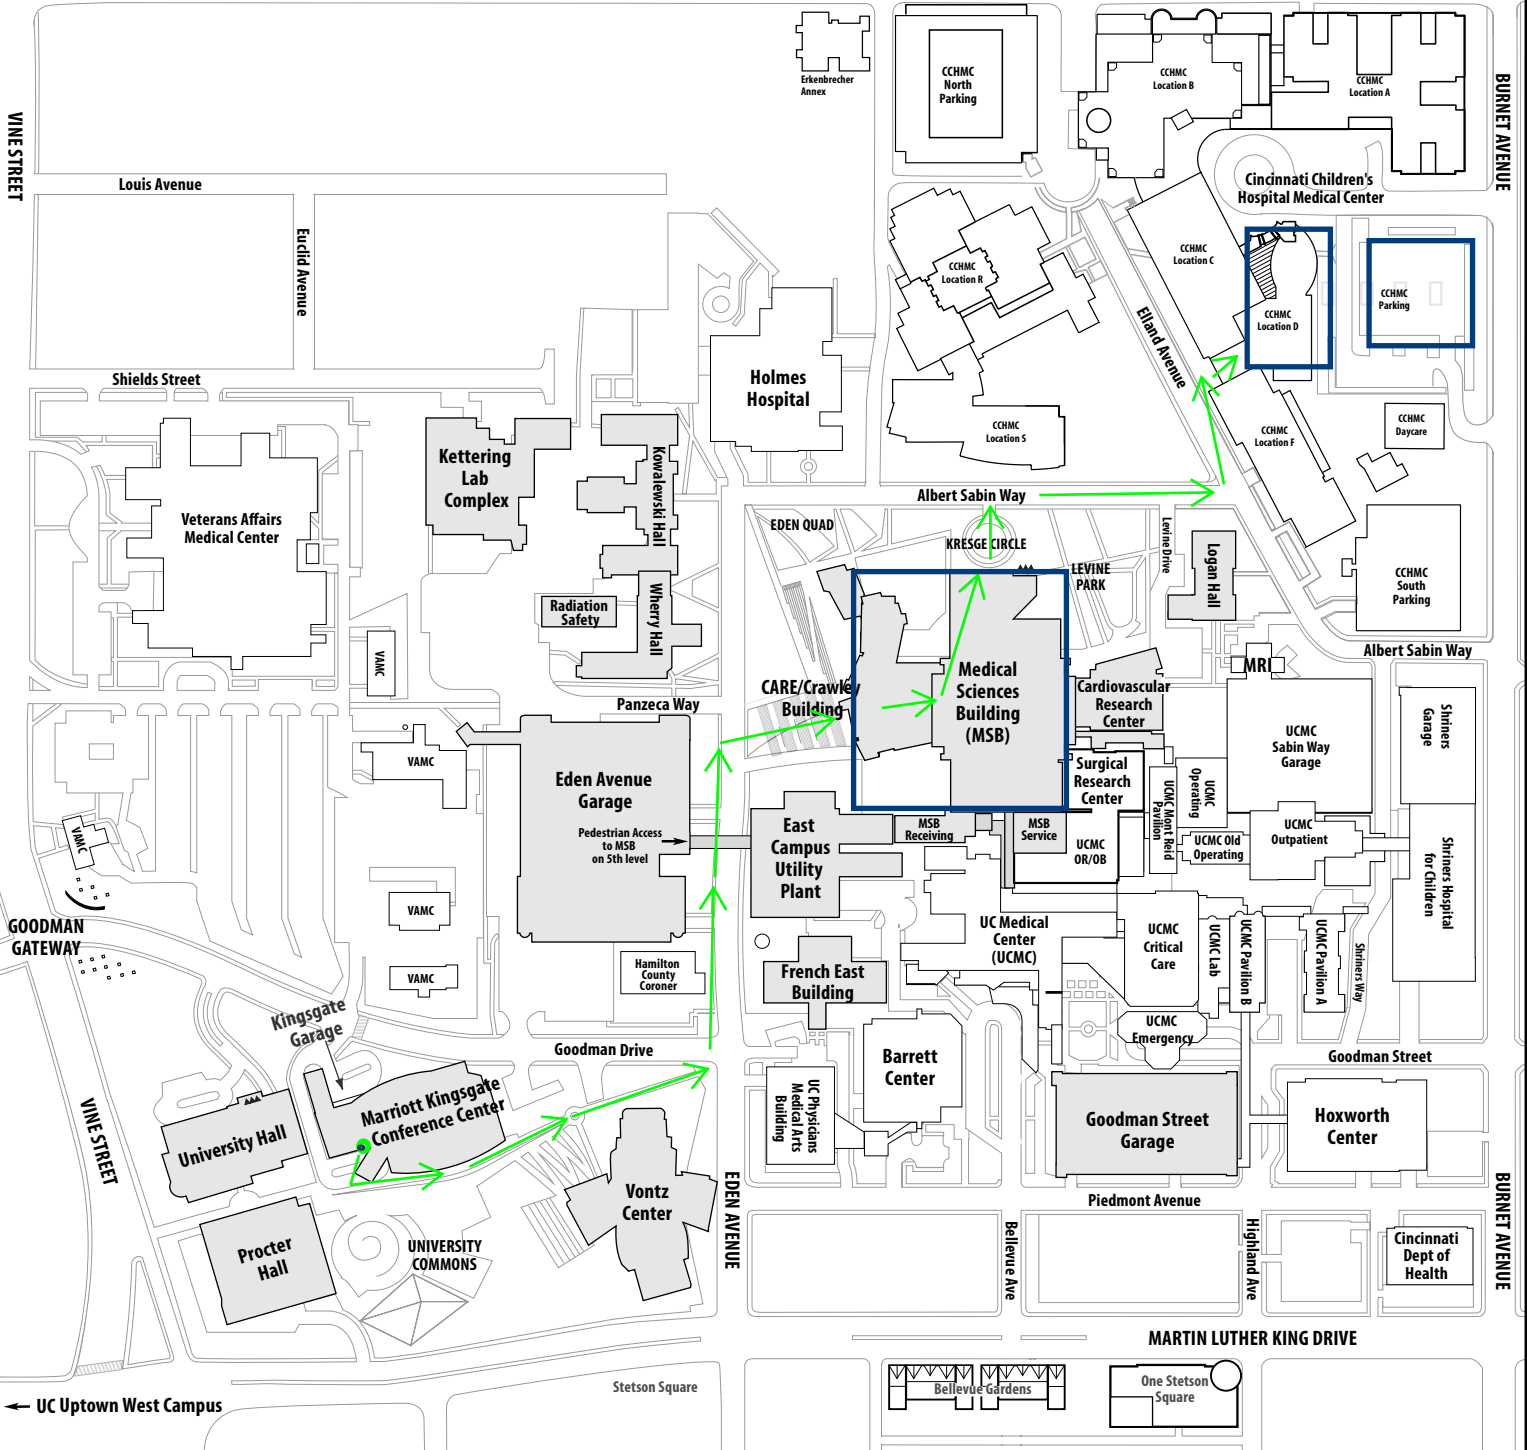

ACE Annual Meeting Walking Map

The Kingsgate Marriott is about a 10 minute walk from the Medical Sciences Building (MSB). Take a left out of the Kingsgate and walk along the pathway to get to the street. Once on Eden Avenue, you can walk up the steps to enter the MSB Lobby and through the building to reach the Kresge Auditorium and classrooms. Registration will be outside the Kresge Auditorium.

Most programming will be located in the MSB, however there are some pieces of programming that will be in the Cincinnati Children's Hospital Medical Center (CCHMC)- Location D. The Sabin Auditorium is located in CCHMC Location D Level 1.

Parking is available in the CCHMC Visitor's Lot.

Cincinnati Zoo and Botanical Gardens

ERKENBRECHER AVE.

← UC Uptown West Campus